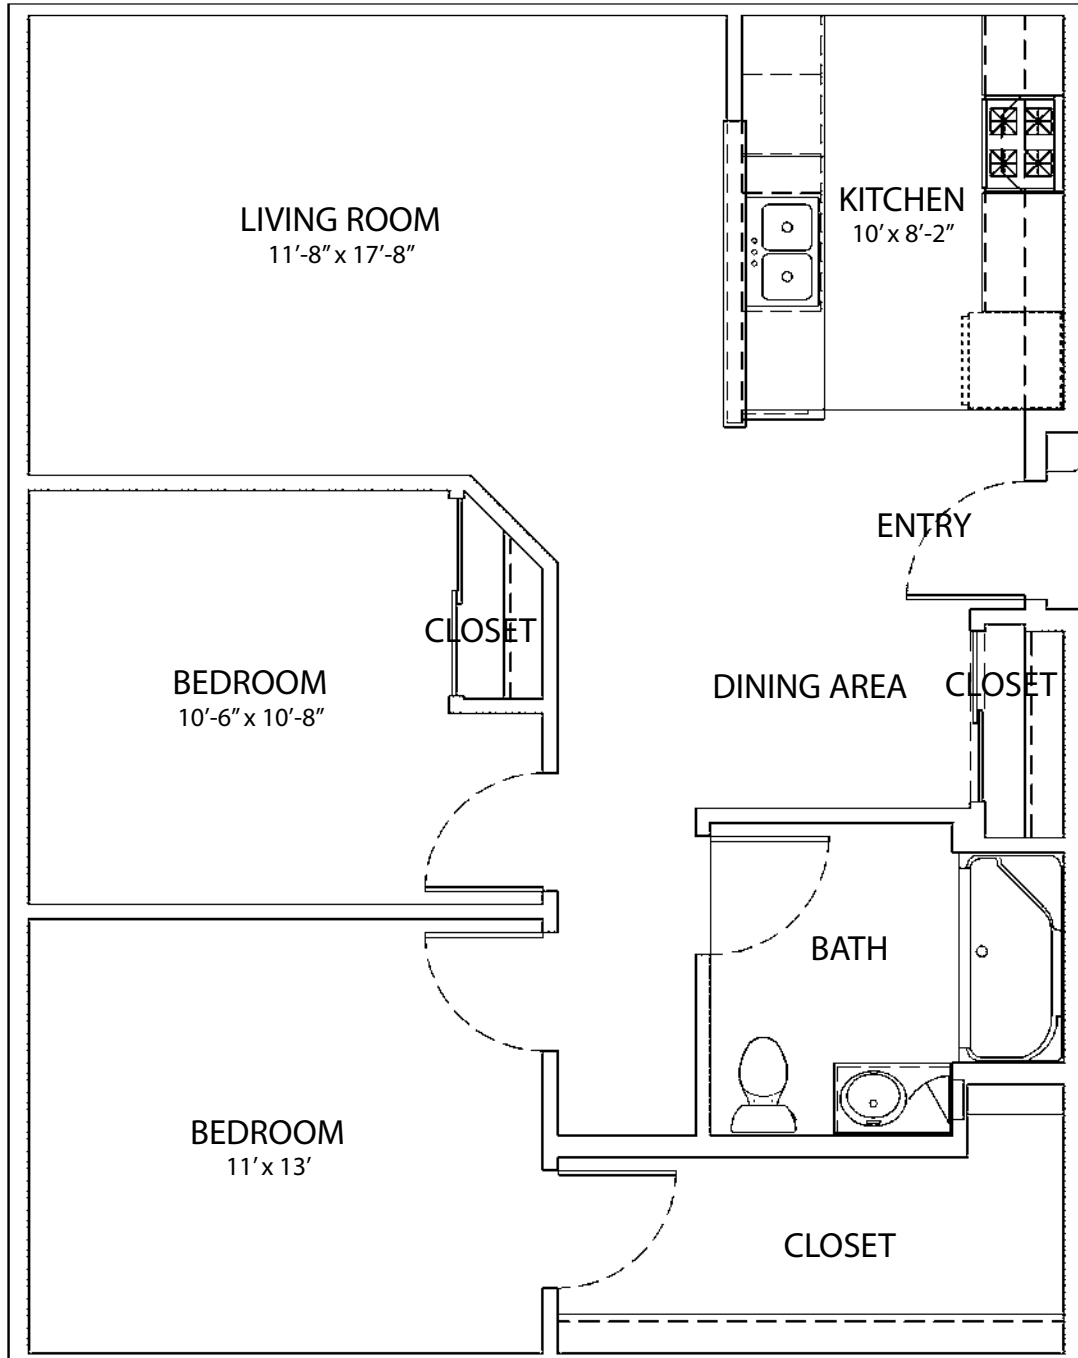

UNIT E (TYPE 'A' ACCESSIBLE)

APPROXIMATELY 939 SQ. FEET

2 BEDROOMS

1 BATH

Berkshire - Oconomowoc
210 South Main Street
Oconomowoc, WI 53066
262-567-9001 ph
262-567-9072 fx