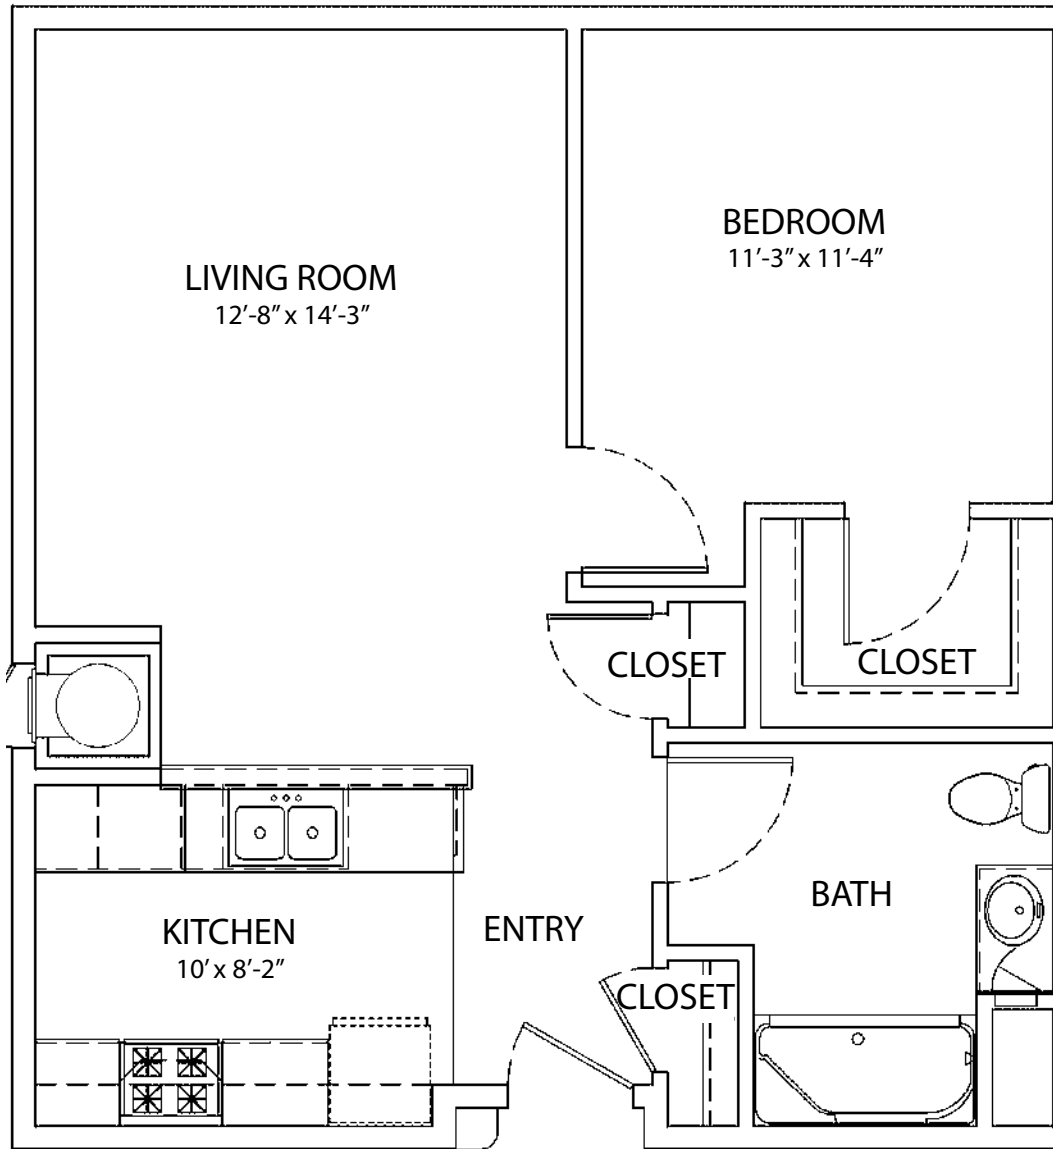

UNIT F (TYPE 'A' ACCESSIBLE)

APPROXIMATELY 678 SQ. FEET

1 BEDROOM

1 BATH

Berkshire - Oconomowoc
210 South Main Street
Oconomowoc, WI 53066
262-567-9001 ph
262-567-9072 fx