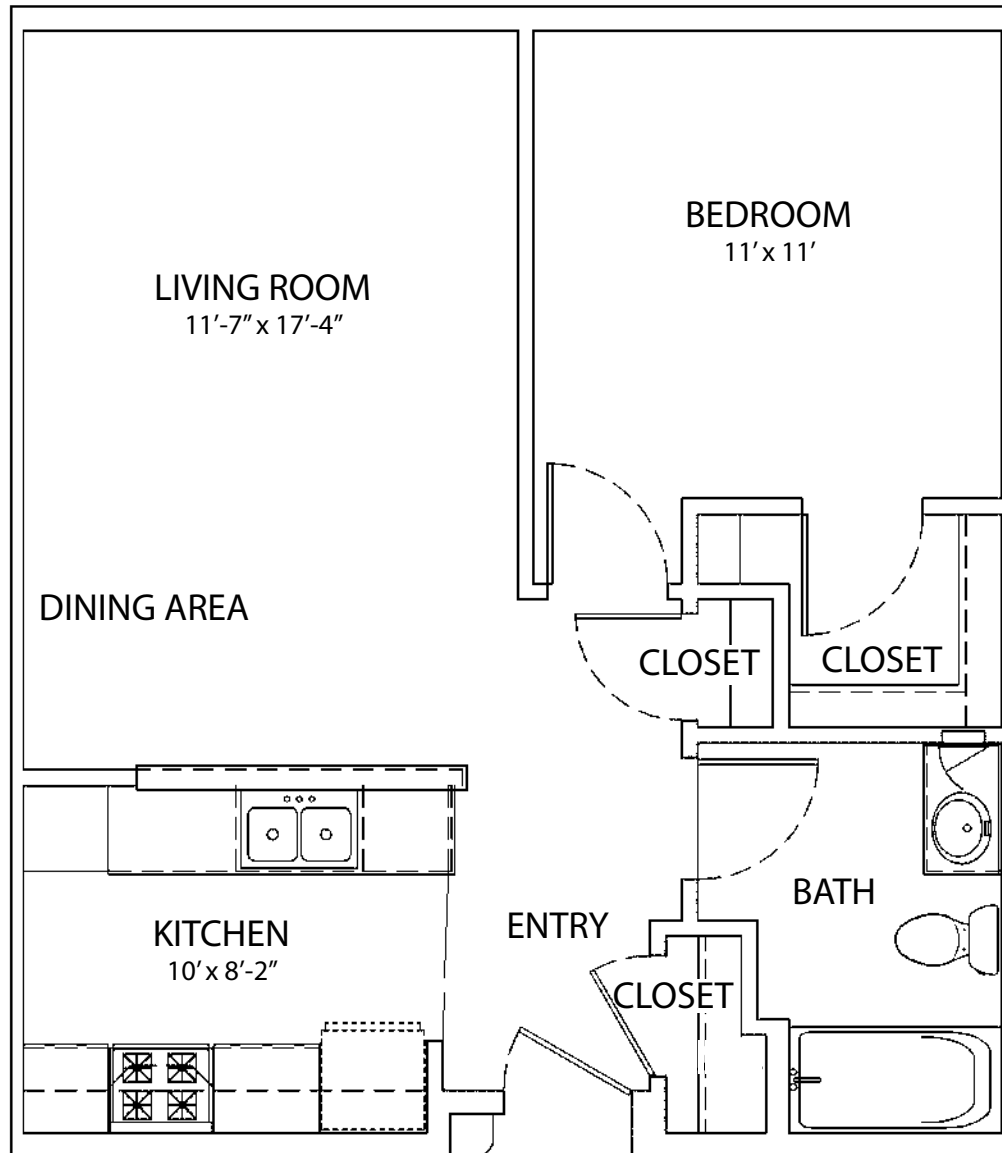

UNIT G

APPROXIMATELY 633 SQ. FEET

1 BEDROOM

1 BATH

Berkshire - Oconomowoc
210 South Main Street
Oconomowoc, WI 53066
262-567-9001 ph
262-567-9072 fx