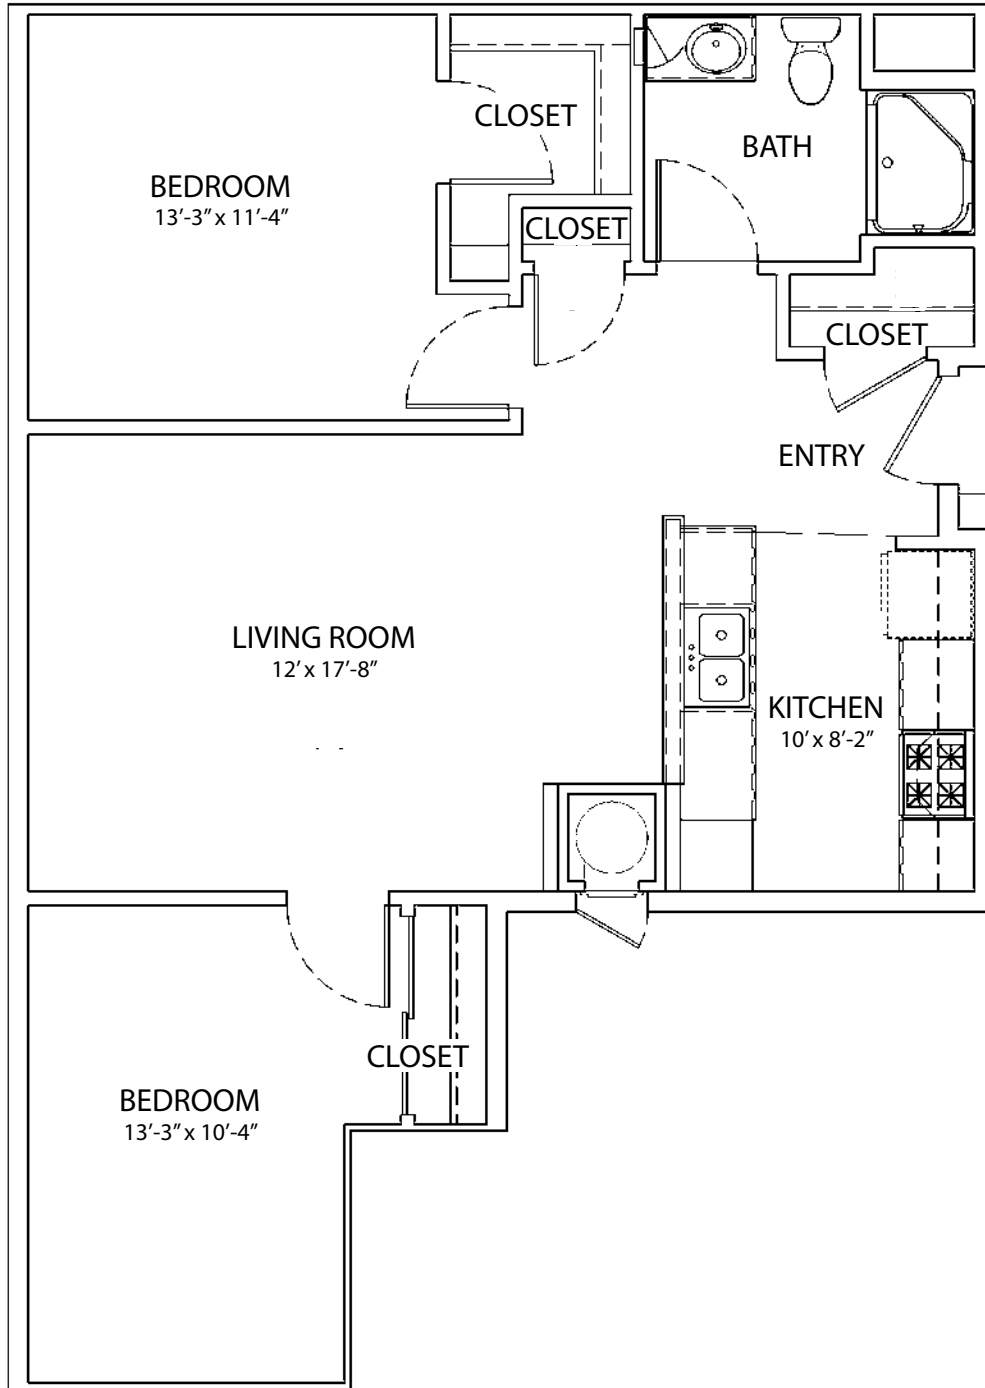

UNIT J

APPROXIMATELY 838 SQ. FEET

2 BEDROOMS

1 BATH

BERKSHIRE
Independent
Senior Communities

Berkshire - Oconomowoc
210 South Main Street
Oconomowoc, WI 53066
262-567-9001 ph
262-567-9072 fx