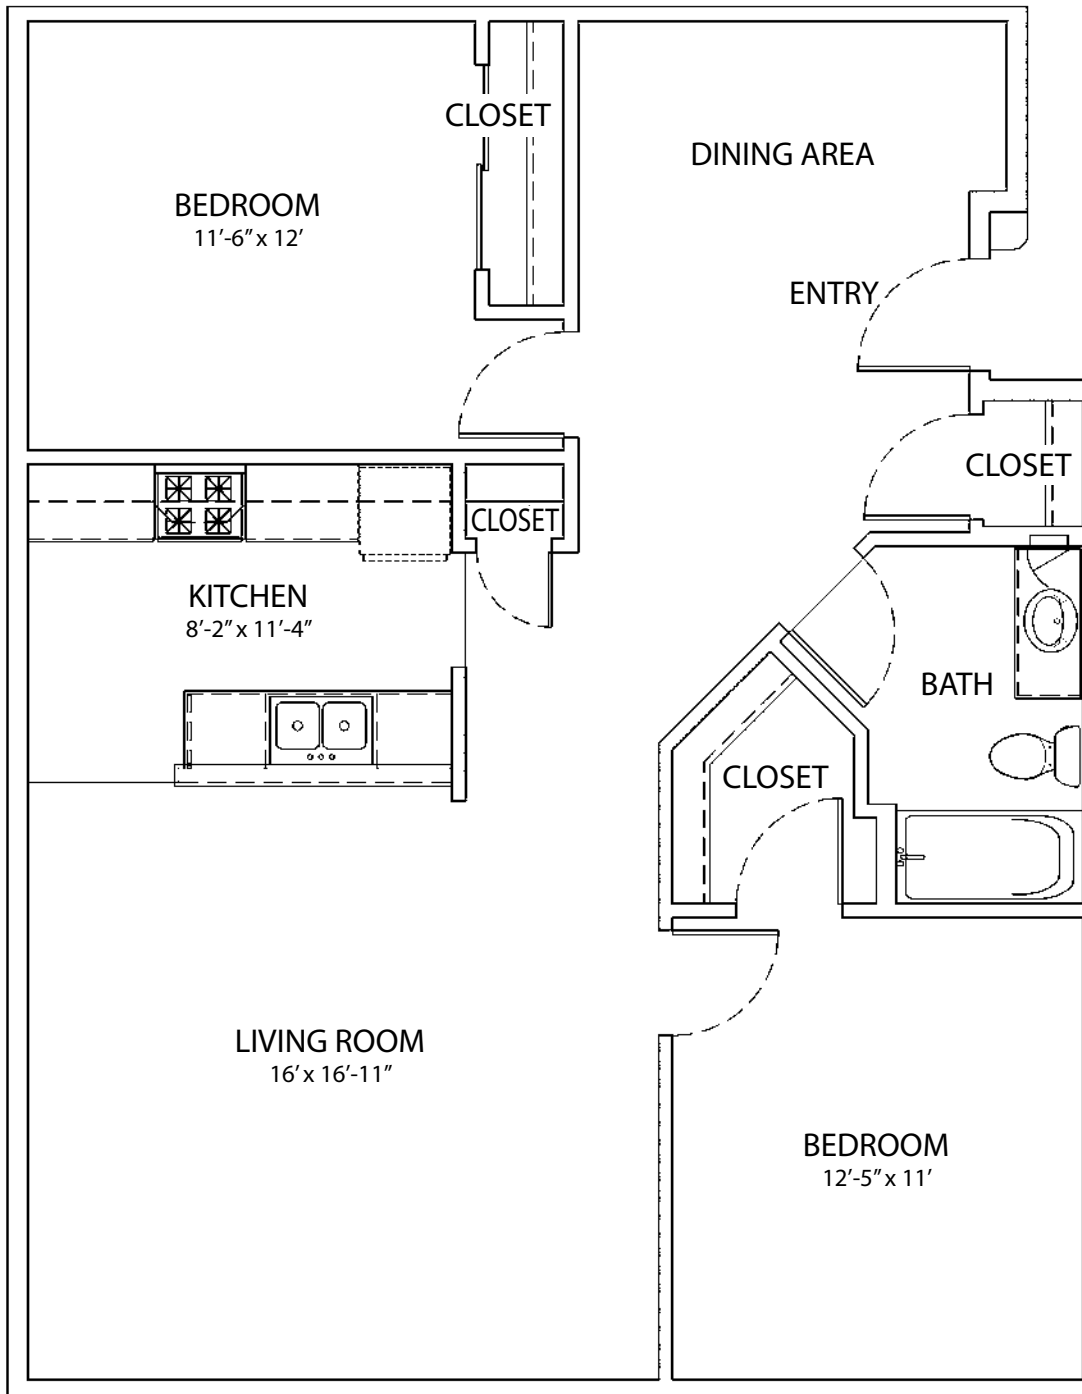

UNIT L

APPROXIMATELY 1067 SQ. FEET

2 BEDROOMS

1 BATH

Berkshire - Oconomowoc
210 South Main Street
Oconomowoc, WI 53066
262-567-9001 ph
262-567-9072 fx